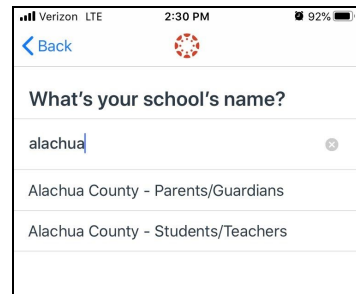

Canvas: Student Access Step-by-Step

Student Instructions for Accessing myPortal

1. Go to sbac.edu and click on the myPortal/Digital Academies icon

2. Log into [myPortal](#) using your AD credentials

3. Select the **Digital Academy** icon to see your Canvas courses

Student Instructions for Canvas App

1. Download the **Canvas Student app** from your phone's app store and click **Find my school**

2. Click **Find your school or district**

3. Enter **"alachua"** and choose **Alachua County - Students/Teachers**