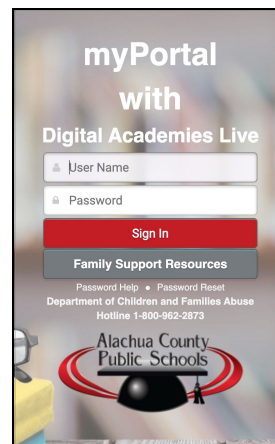

Canvas: Student Access Step-by-Step

Student Instructions for Accessing myPortal

1. Go to sbac.edu and click on the myPortal/Digital Academies icon

2. Log into [myPortal](#) using your AD credentials

3. Select the **Digital Academy** icon to see your Canvas courses

Student Instructions for Canvas App

1. Download the **Canvas Student app** from your phone's app store and click **Find my school**

2. Click **Find your school or district**

3. Enter **"alachua"** and choose **Alachua County - Students/Teachers**