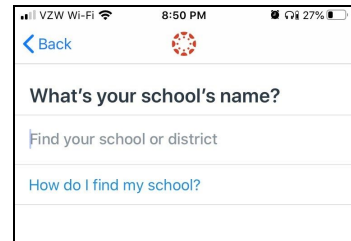

Canvas: Student Access Step-by-Step

Student Instructions for Accessing myPortal

1. Go to sbac.edu and click on the myPortal/Digital Academies icon

2. Log into [myPortal](#) using your AD credentials

3. Select the **Digital Academy** icon to see your Canvas courses

Student Instructions for Canvas App

1. Download the **Canvas Student app** from your phone's app store and click **Find my school**

2. Click **Find your school or district**

3. Enter **"alachua"** and choose **Alachua County - Students/Teachers**